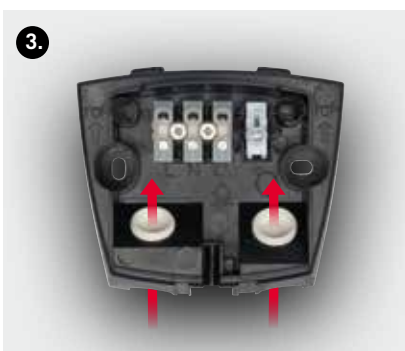

## 1.) FLEXIBLE FIELD OF DETECTION

The lights include an integrated motion detector with a 130° field of detection. As the detector lens is flexible, coverage and range can be easily adjusted to suit the on-site conditions.

## 3.) LARGE WIRING SPACE

In the first step, only the connection plug is installed to the wall, offering ample room to comfortably wire the cable.

## 4.) ADJUSTMENT UNIT ELEGANTLY CONCEALED

The adjustment unit is elegantly concealed under the cover. The cover can be easily removed, and switch-off delay time or target light value can be adjusted simply using the potentiometers!

## 2.) CONVENIENT MOUNTING USING ONE-HAND PLUG BASE

The light holder with integrated sensor can be secured into its base with just one click. One hand always stays free — for example, to hold onto the ladder.