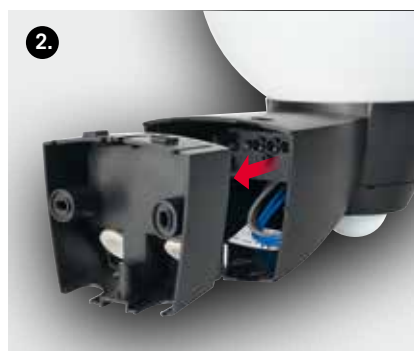

## 1.) FLEXIBLE FIELD OF DETECTION

The lights include an integrated motion detector with a 130° field of detection. As the detector lens is flexible, coverage and range can be easily adjusted to suit the on-site conditions.

## 4.) ADJUSTMENT UNIT ELEGANTLY CONCEALED

The adjustment unit is elegantly concealed under the cover. The cover can be easily removed, and switch-off delay time or target light value can be adjusted simply using the potentiometers!

## 2.) CONVENIENT MOUNTING USING ONE-HAND PLUG BASE

The light holder with integrated sensor can be secured into its base with just one click. One hand always stays free — for example, to hold onto the ladder.