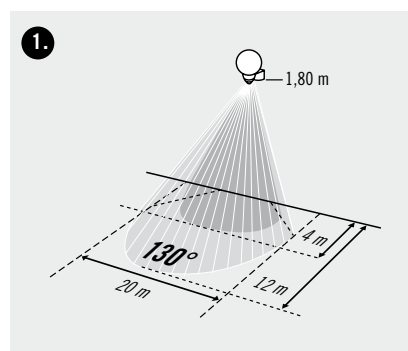

## 1.) FLEXIBLE FIELD OF DETECTION

The lights include an integrated motion detector with a 130° field of detection. As the detector lens is flexible, coverage and range can be easily adjusted to suit the on-site conditions.