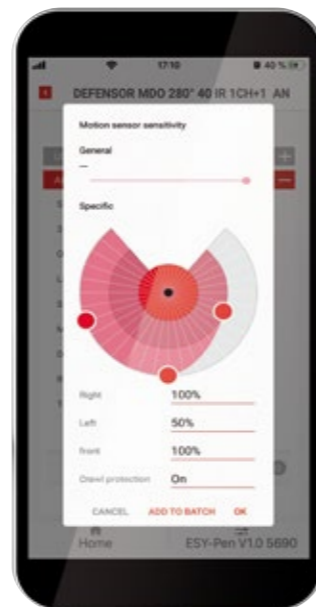

EASY COMMISSIONING AND CONTROL

COMPATIBLE AND FUTURE-PROOF

With the ESY-Pen and the ESY-App, you are set up for all current and future installations with ESYLUX. Configure our intelligent detectors and lighting controls independently from any hardware interfaces via Bluetooth and infrared.

The ESY-App is available free of charge for both iOS and Android and is also backwards-compatible with all available ESYLUX presence detectors and motion detectors.

EASY CONNECTION TO MOBILE END DEVICES

Simply switch on the ESY-Pen, activate Bluetooth on your smartphone or tablet and connect to the ESY-Pen and ESY-App using the device PIN. The ESY-Pen is immediately listed in the dashboard of your ESY-App and is ready for use.

ALWAYS READY WITH THE RIGHT TOOL

Whether you use presence detectors, outside lights with motion detectors or lighting systems with ESYLUX Light Control, the ESY-Pen and the ESY-App ensure you always have the right tools for all remotely controlled ESYLUX solutions. The silicone tip makes the ESY-Pen ideal for use as a stylus in conjunction with touchscreen surfaces on smartphones and tablets!

▼ For optimum flexibility: Create projects in your own office and easily transfer the configuration to the construction site.

▼ With the ESY-App, you always have access to your project library, wherever you are.

▼ For example, the ESY-App can be used to customise the field of detection of presence and motion detectors (e.g. DEFENSOR motion detectors, available from 2020).

MORE THAN JUST ON AND OFF