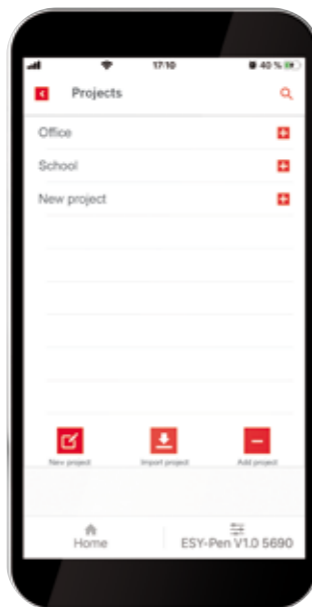

EASY COMMISSIONING AND CONTROL

COMPATIBLE AND FUTURE-PROOF

With the ESY-Pen and the ESY-App, you are set up for all current and future installations with ESYLUX. Configure our intelligent detectors and lighting controls independently from any hardware interfaces via Bluetooth and infrared.

The ESY-App is available free of charge for both iOS and Android and is also backwards-compatible with all available ESYLUX presence detectors and motion detectors.

EASY CONNECTION TO MOBILE END DEVICES

Simply switch on the ESY-Pen, activate Bluetooth on your smartphone or tablet and connect to the ESY-Pen and ESY-App using the device PIN. The ESY-Pen is immediately listed in the dashboard of your ESY-App and is ready for use.

ALWAYS READY WITH THE RIGHT TOOL

Whether you use presence detectors, outside lights with motion detectors or lighting systems with ESYLUX Light Control, the ESY-Pen and the ESY-App ensure you always have the right tools for all remotely controlled ESYLUX solutions. The silicone tip makes the ESY-Pen ideal for use as a stylus in conjunction with touchscreen surfaces on smartphones and tablets!

▼ For optimum flexibility: Create projects in your own office and easily transfer the configuration to the construction site.

▼ With the ESY-App, you always have access to your project library, wherever you are.

▼ For example, the ESY-App can be used to customise the field of detection of presence and motion detectors (e.g. DEFENSOR motion detectors, available from 2020).

MORE THAN JUST ON AND OFF