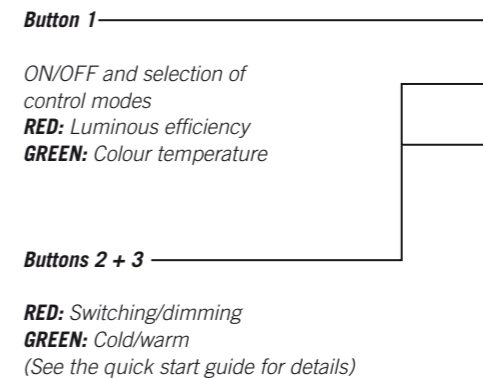

MORE THAN JUST ON AND OFF

Spontaneously dim the light in the office for a presentation, or make the light brighter if a storm is gathering outside: The ESY-Pen and the ESY-App come in useful for remotely controlling lighting in the workplace as well. For example, individual users can very easily control the lighting and adapt it to their situation at any time.

Depending on which device is activated, the lights can be turned on or off, dimmed up or down and changed to a different colour. For lighting systems with ESYLUX Light Control (ELC), these functions are available using only the ESY-Pen.