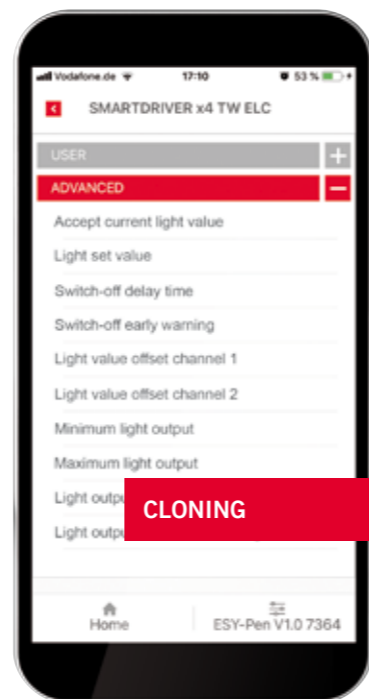

# EASY MEASUREMENT AND MANAGEMENT

## LIGHT MEASUREMENT MADE EASY

As specialists in sensor technology we have also integrated a light sensor into the ESY-Pen to allow easy light measurement during installation: The ESY-Pen sends the measurement results to the ESY-App, where it is automatically displayed.

Bluetooth control for Android and iOS

CONFIGURATION

MOBILE MANAGEMENT

CLONING

DOCUMENTATION

The ESY-Pen and the ESY-App make commissioning and parameterisation easy.

With the ESY-App, you have access to your project library at all times! And for optimum flexibility, you can create projects in your office and then easily transfer the configuration to the construction site.