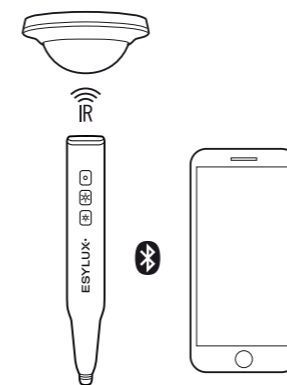

EASY COMMISSIONING AND CONTROL

COMPATIBLE AND FUTURE-PROOF

With the ESY-Pen and the ESY-App, you are set up for all current and future installations with ESYLUX. Configure our intelligent detectors and lighting controls independently from any hardware interfaces via Bluetooth and infrared.

The ESY-App is available free of charge for both iOS and Android and is also backwards-compatible with all available ESYLUX presence detectors and motion detectors.

EASY CONNECTION TO MOBILE END DEVICES

Simply switch on the ESY-Pen, activate Bluetooth on your smartphone or tablet and connect to the ESY-Pen and ESY-App using the device PIN. The ESY-Pen is immediately listed in the dashboard of your ESY-App and is ready for use.

ALWAYS READY WITH THE RIGHT TOOL

Whether you use presence detectors, outside lights with motion detectors or lighting systems with ESYLUX Light Control, the ESY-Pen and the ESY-App ensure you always have the right tools for all remotely controlled ESYLUX solutions. The silicone tip makes the ESY-Pen ideal for use as a stylus in conjunction with touchscreen surfaces on smartphones and tablets!

Standard configuration
of all remotely controlled ESYLUX products with the ESY-App and the ESY-Pen as a bridge (IR)