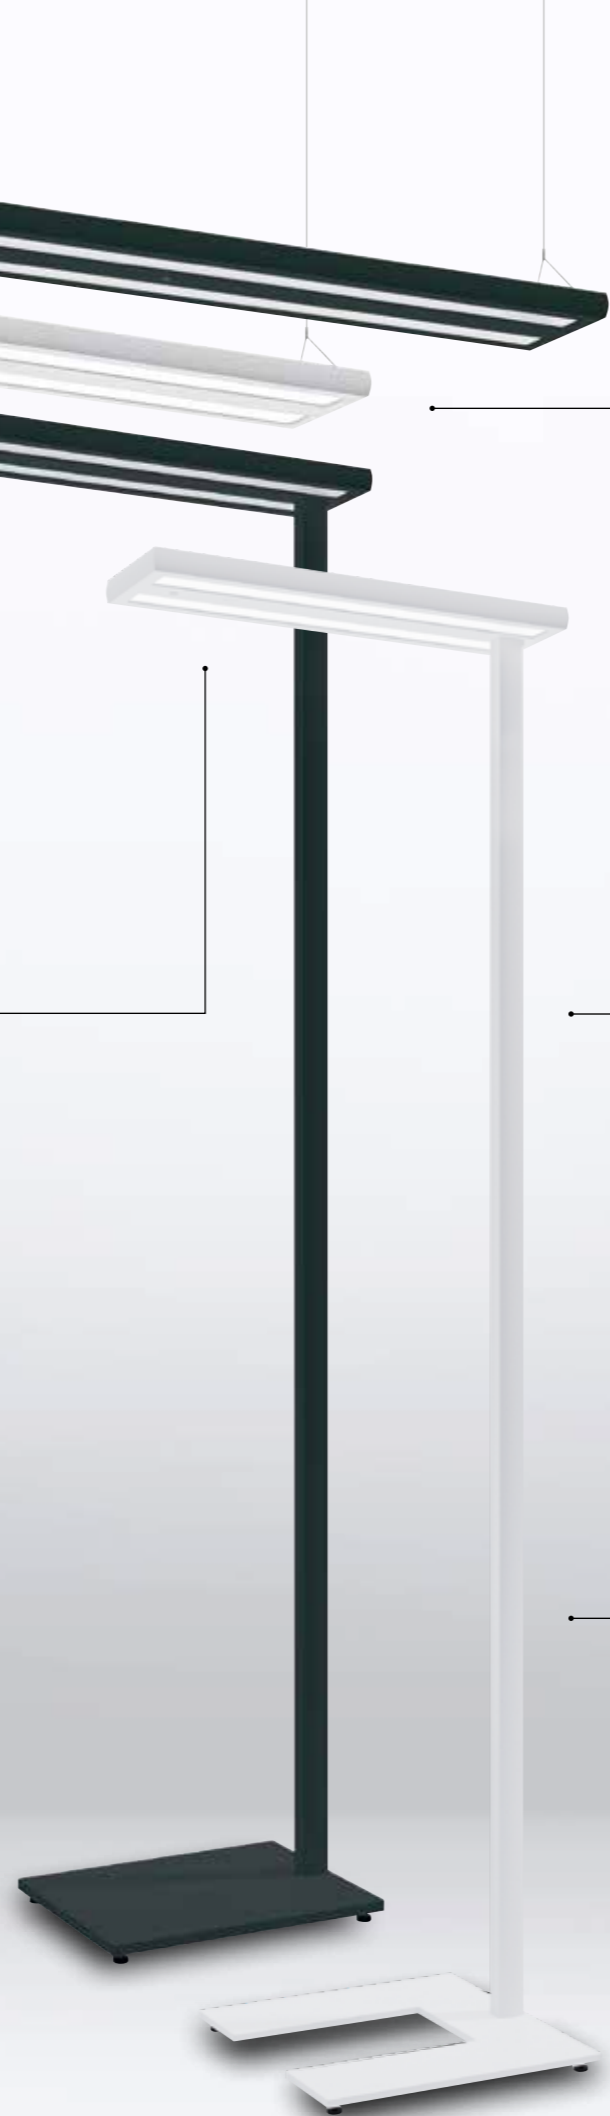

**IMPRESSIVE FLEXIBILITY:  
AVAILABLE WITH A VARIETY OF CONNECTIONS**

The ISABELLE pendant lights are available as an ON/OFF or DALI version with an optional presence detector and make an intelligent light management depending on individual preferences possible. The connection pieces available separately can be used to combine multiple pendulum lights to form full light strips.

**THE VERSATILITY TO MEET ALL REQUIREMENTS**

Two types of bases allow the floor light to be used with different types of desks: The flat base can be slid underneath a desk or the U-shaped base can be used to fit around existing furniture. The height-adjustable screw-in feet also enable the user to level out the base when the floor is uneven.