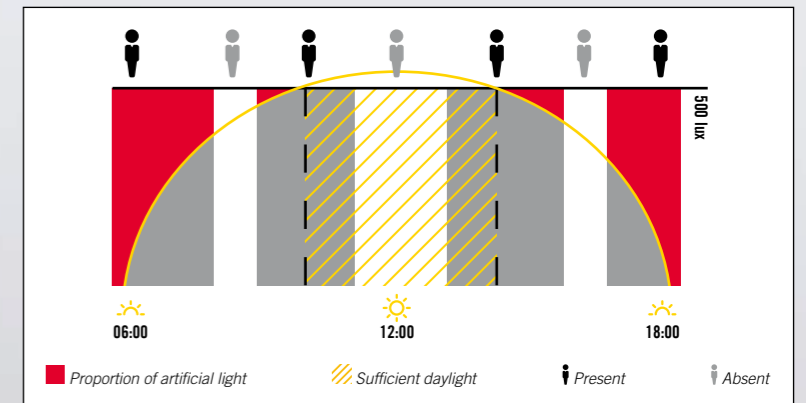

**THE BEST USE OF DAYLIGHT:
PRESENCE AND DAYLIGHT DEPENDENT
CONSTANT LIGHT CONTROL**

The light sensor in the presence detector compares the workplace brightness level to a prescribed target value – it continually adjusts the artificial light so that, combined with the available daylight, the prescribed amount of light is achieved. The target value can easily be adapted to suit individual requirements using either a push button or a remote control.