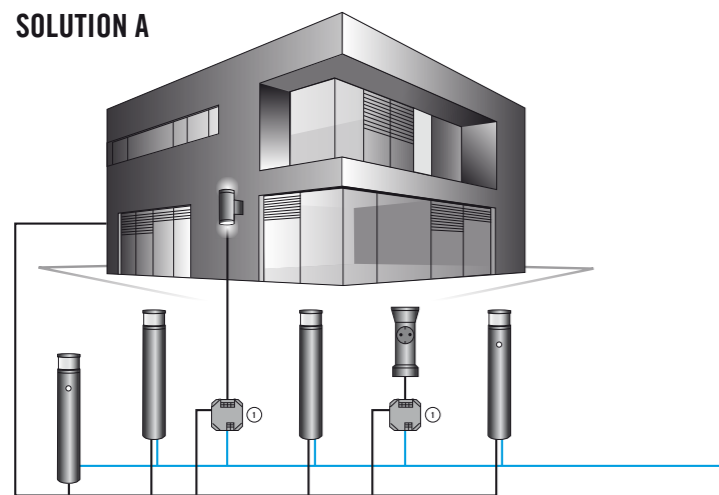

SOLUTION A

① The DALI actuator (item no. EP10427473/ EP10427480) switches on the "master" light if movement is detected in the field of detection.

ALVA bollard lights with integrated DALI motion detectors enable intelligent networking in broadcast mode and can be used to create pleasant orientation lighting.