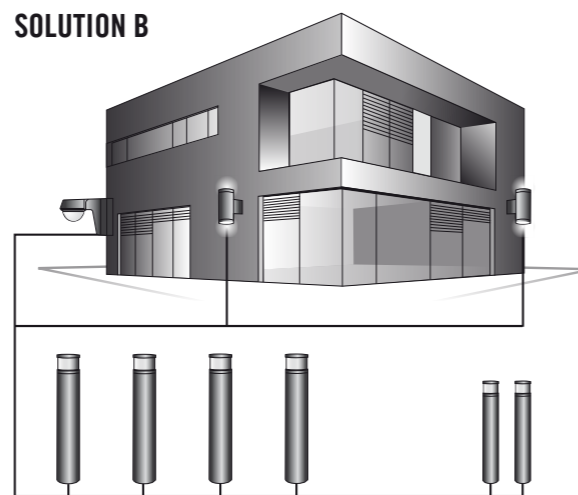

SOLUTION B

DEFENSOR motion detectors are ideal for controlling ALVA lighting for 230 V. This creates a visually harmonious lighting solution while the safety and control functions of the DEFENSOR series increase building safety even further.