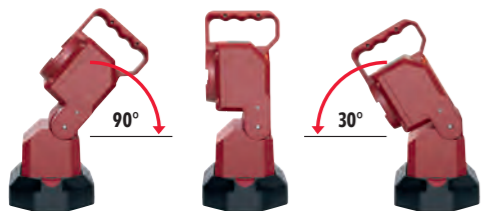

- Ergonomic handle matching the direction of the light and movement of the holder for greater convenience
- Maintenance-free lithium-ion rechargeable battery with charge status and capacity indicator
- 4-hour work light, 8-hour continuous light or 8-hour flashing light
- Charging cradle with 230 V power supply and plug for 12 V DC vehicle sockets
- Emergency light feature for automatic switching in the charging cradle in the event of a power failure

PERFORMANCE FOR SIMPLICITY

ESYLUX GmbH & Co. KG | sales@esylux.com | www.esylux.com

THE SLP-2 PORTABLE SPOTLIGHT

ENERGY-EFFICIENT ILLUMINATION,
EASY TO USE,
FUNCTIONAL DESIGN

NEW!

THE HANDLE

In contrast to other portable spotlights, the ergonomic handle **matches the direction of the light and movement of the holder**. This means it is always pointing in the right direction when carried.

The lamp head can be tilted **backwards by as much as 90°**, for example when being mounted directly to a wall, or **forwards by up to 30°** in order to direct the beam of light downwards.

USE IN VEHICLES