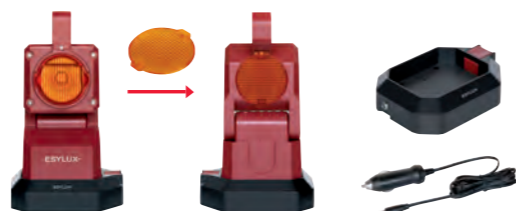

The lamp head can be tilted **backwards by as much as 90°**, for example when being mounted directly to a wall, or **forwards by up to 30°** in order to direct the beam of light downwards.

USE IN VEHICLES

The SLP-2 is also the perfect solution for vehicles and can be used as a hazard warning light after a breakdown:

The light is **splashproof (IP54)**, clicks into the charging cradle and **will not go out if vibrations occur**. The **orange diffusor disc** supplied is **stowed handily on the back** and can be placed over the reflector as necessary.

THE TECHNICAL FEATURES MEET MODERN-DAY REQUIREMENTS AND THE LIGHT IS EASY TO USE:

- Energy-efficient high-power LED from CREE (3 W/235 lm/6200 K)
- Powerful lithium-ion battery with charge level indicator (7.4 V/2200 mAh)
- Select the operating mode using the buttons underneath the handle:
0x: OFF | 1x: 4-hour work light | 2x: 8-hour continuous light | 3x: 8-hour flashing light | 4x: OFF
- Emergency light feature: In the event of a power failure, the light automatically starts with the last operating mode selected before the failure occurred (in charging cradle)

SLP-2 IS **ESY** BECAUSE HANDLE AND LIGHT ARE ALWAYS POINTING IN THE RIGHT DIRECTION!

LED PORTABLE SPOTLIGHT

SLP-2

**Energy-efficient illumination, easy to use,
practical design!**

- Ergonomic handle matching the direction of the light and movement of the holder for greater convenience
- Maintenance-free lithium-ion rechargeable battery with charge status and capacity indicator
- 4-hour work light, 8-hour continuous light or 8-hour flashing light
- Charging cradle with 230 V power supply and plug for 12 V DC vehicle sockets
- Emergency light feature for automatic switching in the charging cradle in the event of a power failure