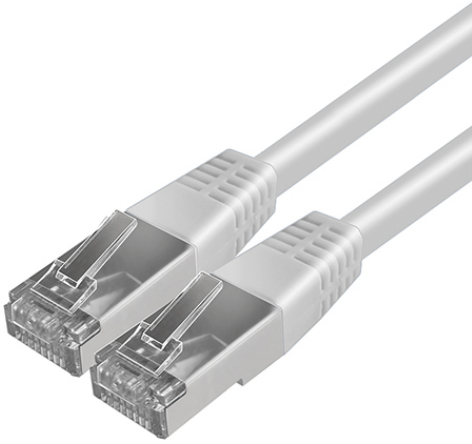

DATA SHEET

CABLE RJ45 5m WH

Item number **GTIN**
EC10430695 4015120430695

Product description

RJ45 connection cable for CELINE-2 ESYLUX Light Control

Technical data

GENERAL

Device category	Cable
Conformity	CE, EAC, RoHS

ATTACHMENT

Connectable wire cross section	0.75 – 2.5 mm ²
--------------------------------	----------------------------

HOUSING

Dimensions	Length 5000 mm
Weight	195 g
Colour	white

Detailed product description

- RJ45 connection cable for CELINE-2 ESYLUX Light Control (white)
- Cable length 5.0 m