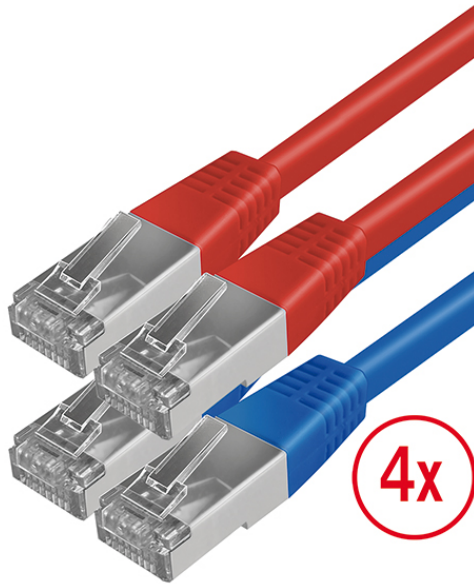

CABLE-SET RJ45 5m TW x4

Item number **GTIN**
EC10431128 4015120431128

Product description

Technical data

GENERAL

Device category	Cable
Conformity	CE, EAC, RoHS

HOUSING

Dimensions	Length 5000 mm
Weight	1200 g
Colour	red

Detailed product description

- Connection cable set for SmartDriver x4 TW
- RJ 45 connector
- Set of 4 red (warm white) and blue (cold white) cables
- Cable length 5m