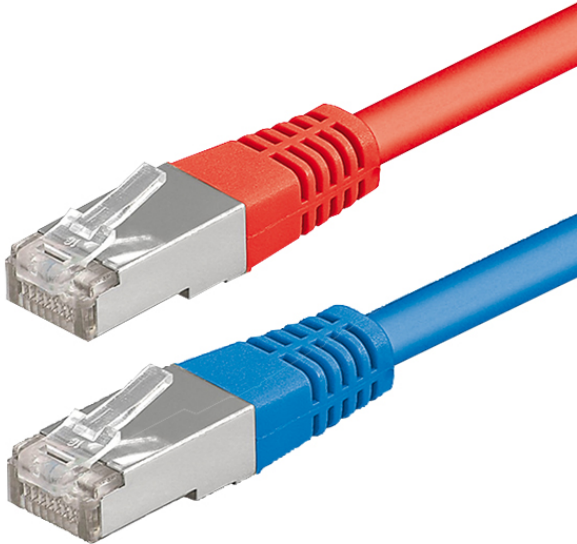

DATA SHEET

CABLE-SET RJ45 5m TW x4

Item number   **GTIN**
EC10431128   4015120431128

Product description

Technical data

GENERAL

Device category	Cable
Conformity	CE, EAC, RoHS

ATTACHMENT

HOUSING

Dimensions	Length 5000 mm
Weight	1200 g
Colour	red

ELECTRICAL VERSION