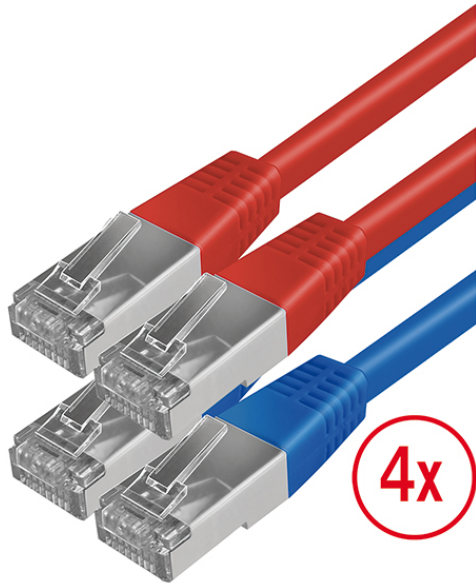

CABLE-SET RJ45 10m TW x4

Item number **GTIN**
EC10431135 4015120431135

Product description

Technical data

GENERAL

Device category	Cable
Conformity	CE, EAC, RoHS

HOUSING

Dimensions	Length 10000 mm
Weight	2200 g
Colour	red

Detailed product description

- Connection cable set for SmartDriver x4 TW
- RJ 45 connector
- Set of 4 red (warm white) and blue (cold white) cables
- Cable length 10m