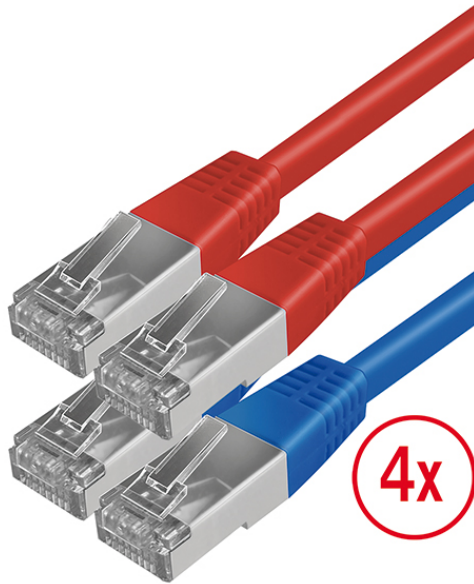

CABLE-SET RJ45 10m TW x4

Item number **GTIN**
EC10431135 4015120431135

Product description

Technical data

GENERAL

Device category	Cable
Conformity	CE, EAC, RoHS

HOUSING

Dimensions	Length 10000 mm
Weight	2200 g
Colour	red

Detailed product description

- Connection cable set for SmartDriver x4 TW
- RJ 45 connector
- Set of 4 red (warm white) and blue (cold white) cables
- Cable length 10m