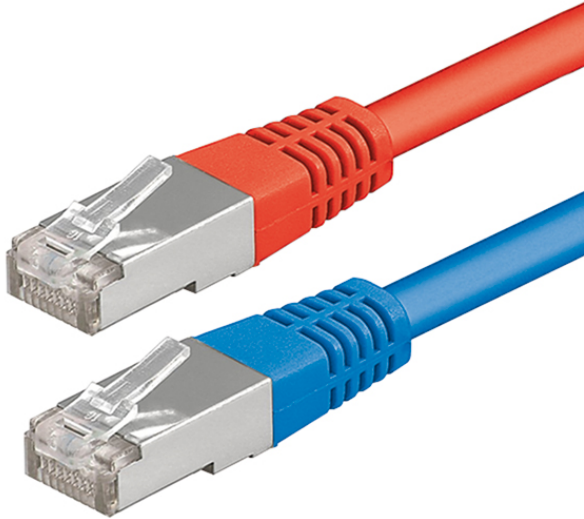

DATA SHEET

CABLE-SET RJ45 5m TW x6

Item number   **GTIN**
EC10431166   4015120431166

Product description

Technical data

GENERAL

Device category	Cable
Conformity	CE, EAC, RoHS

HOUSING

Dimensions	Length 5000 mm
Weight	1900 g
Colour	red

Detailed product description

- Connection cable set for SmartDriver x6 TW
- RJ 45 connector
- Set of 6 red (warm white) and blue (cold white) cables
- Cable length 5m