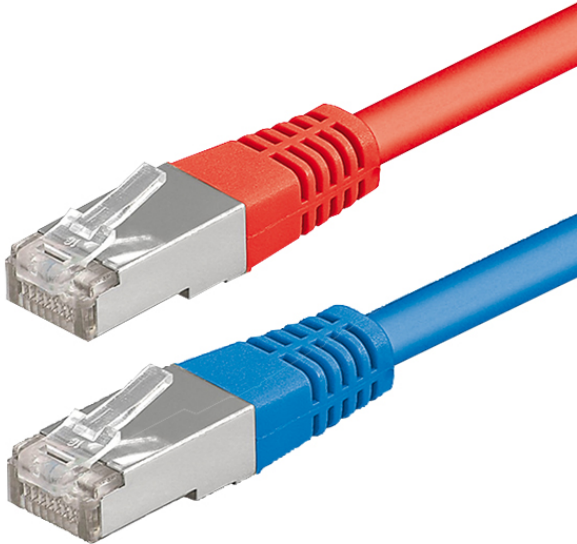

DATA SHEET

CABLE-SET RJ45 10m TW x6

Item number   **GTIN**
EC10431173   4015120431173

Product description

Technical data

GENERAL

Device category	Cable
Conformity	CE, EAC, RoHS

HOUSING

Dimensions	Length 10000 mm
Weight	3300 g
Colour	red

Detailed product description

- Connection cable set for SmartDriver x6 TW
- RJ 45 connector
- Set of red (warm white) and blue (cold white) cables
- Cable length 10m