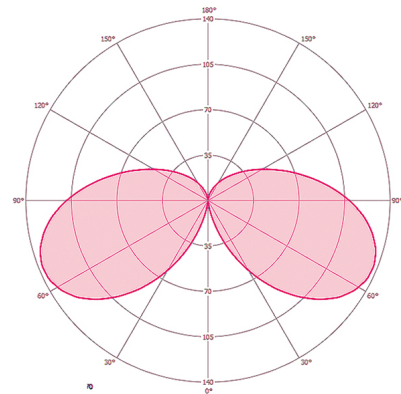

Light distribution

Detailed product description

- LED bollard made from high-grade aluminium
- Dirt-repellent thanks to powder coating with lotus effect
- Lamp head: opal satin
- Light emission: 360°
- Integrated ballast (on/off), installation without further accessories
- High-quality housing, die-cast aluminium, powder coated anthracite, similar to RAL 7024
- Installation type: Mounting plate for screwing onto a base, optionally with ground anchor (accessory)
- Colour temperature 3000 K