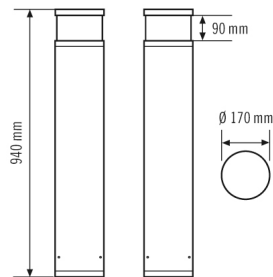

ATTACHMENT	
Installation type	Free standing
Installation position	Floor
Type of connection	Push terminal
Connectable wire cross section	1.50 – 2.50 mm ²
Number of contacts	3

HOUSING	
Dimensions	Height/Depth 940 mm, Ø 170 mm
Weight	7720 g
Material	powder-coated aluminium
Protection type	IP65
Permissible ambient temperature	-25 °C...+40 °C
Relative humidity	5 – 95 %, non-condensing
Impact resistance	IK10
Colour	graphite grey, similar to RAL 7024

ELECTRICAL VERSION	
Control system	ON/OFF

Protection class	I
Nominal voltage	110 – 240 V ~ / 50 – 60 Hz
In-rush current	13 A / 57 µs
Leakage current	0.31 mA
Power consumption	65 mA

LIGHT	
Diffuser	opal
Light emission	direct
Beam angle	283 °
Flicker factor	<3 %
Rated output P	16 W
Luminous flux	1030 lm
Luminous efficacy	64 lm/W
Colour temperature	3100 K
Colour rendering index Ra	> 80
Colour tolerance	2 SDCM
Color Quality Scale	80
L70B10 lifetime at 25 °C	105000 h
Life time L70B50 at 25 °C	110000 h
Life time L80B10 at 25 °C	65000 h
Life time L80B50 at 25 °C	70000 h
Life time L90B10 at 25 °C	35000 h
Life time L90B50 at 25 °C	35000 h
Photobiological safety	RG0

Dimension drawing

Light distribution

Detailed product description

- LED bollard made from high-grade aluminium
- Dirt-repellent thanks to powder coating with lotus effect
- Lamp head: opal satin
- Light emission: 360°
- Integrated ballast (on/off), installation without further accessories
- High-quality housing, die-cast aluminium, powder coated anthracite, similar to RAL 7024
- Installation type: Mounting plate for screwing onto a base, optionally with ground anchor (accessory)
- Colour temperature 3000 K