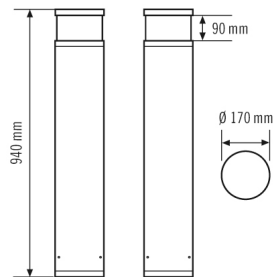

Offers special product features like:

- Protected against sea air

Technical data

GENERAL	
Device category	Bollard light
Included in delivery	3x screw, 3x wall plugs
Remote controllable	–
Conformity	CE, EAC, RoHS, WEEE
Warranty	5 years
ATTACHMENT	
Installation type	Free standing
Installation position	Floor
Type of connection	Push terminal
Connectable wire cross section	1.50 – 2.50 mm ²
Number of contacts	3
HOUSING	
Dimensions	Height/Depth 940 mm, Ø 170 mm
Weight	7830 g
Material	powder-coated aluminium
Protection type	IP65
Permissible ambient temperature	-25 °C...+40 °C
Relative humidity	5 – 95 %, non-condensing
Impact resistance	IK10
Colour	graphite grey, similar to RAL 7024
ELECTRICAL VERSION	
Control system	ON/OFF

Protection class	I
Nominal voltage	110 – 240 V ~ / 50 – 60 Hz
In-rush current	13 A / 57 µs
Leakage current	0.31 mA
Power consumption	65 mA
LIGHT	
Diffuser	opal
Light emission	direct
Beam angle	283 °
Flicker factor	<3 %
Rated output P	16 W
Luminous flux	1050 lm
Luminous efficacy	65 lm/W
Colour temperature	4100 K
Colour rendering index Ra	> 80
Colour tolerance	1 SDCM
Color Quality Scale	80
L70B10 lifetime at 25 °C	105000 h
Life time L70B50 at 25 °C	110000 h
Life time L80B10 at 25 °C	65000 h
Life time L80B50 at 25 °C	70000 h
Life time L90B10 at 25 °C	35000 h
Life time L90B50 at 25 °C	35000 h
Photobiological safety	RG0

Dimension drawing

Light distribution

Detailed product description

- LED bollard made from high-grade aluminium
- Dirt-repellent thanks to powder coating with lotus effect
- Lamp head: opal satin
- Light emission: 360°
- Integrated ballast (on/off), installation without further accessories
- High-quality housing, die-cast aluminium, powder coated anthracite, similar to RAL 7024
- Installation type: Mounting plate for screwing onto a base, optionally with ground anchor (accessory)
- Colour temperature 4000 K