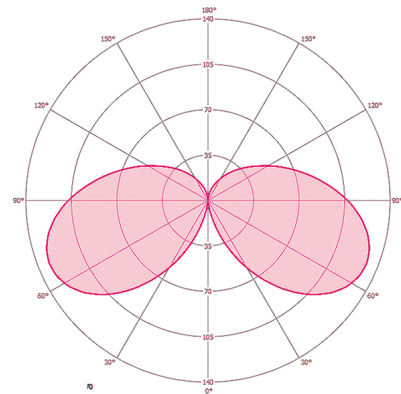

Light distribution

Detailed product description

- LED bollard made from high-grade aluminium
- Dirt-repellent thanks to powder coating with lotus effect
- Lamp head: opal satin
- Light emission: 360°
- Integrated ballast (on/off), installation without further accessories
- High-quality housing, die-cast aluminium, powder coated anthracite, similar to RAL 7024
- Installation type: Mounting plate for screwing onto a base, optionally with ground anchor (accessory)
- Colour temperature 4000 K