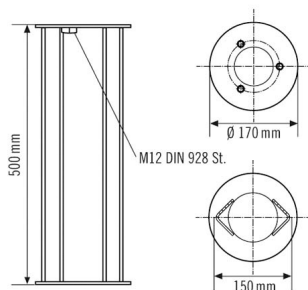

#### GENERAL

Device category	Mounting
-----------------	----------

#### ATTACHMENT

Installation type	Recessed mounting
Installation position	Floor

#### HOUSING

Dimensions	Height/Depth 500 mm, Ø 170 mm
Weight	4395 g
Material	Steel, galvanised
Permissible ambient temperature	-35 °C...+50 °C
Colour	galvanised

### Dimension drawing