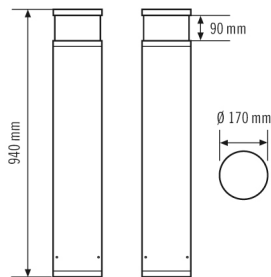

HOUSING	
Dimensions	Height/Depth 940 mm, Ø 170 mm
Weight	8259 g
Material	powder-coated aluminium
Protection type	IP65
Permissible ambient temperature	-25 °C...+40 °C
Relative humidity	5 – 95 %, non-condensing
Impact resistance	IK10
Colour	graphite grey, similar to RAL 7024

### Dimension drawing