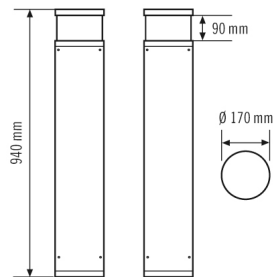

### Technical data

GENERAL	
Device category	Bollard light
Included in delivery	3x screw, 3x wall plugs
Remote controllable	–
Conformity	CE, EAC, RoHS, WEEE
Warranty	5 years
ATTACHMENT	
Installation type	Free standing
Installation position	Floor
Type of connection	Push terminal
Connectable wire cross section	1.50 – 2.50 mm <sup>2</sup>
Number of contacts	3
HOUSING	
Dimensions	Height/Depth 940 mm, Ø 170 mm
Weight	8045 g
Material	powder-coated aluminium
Protection type	IP65
Permissible ambient temperature	-25 °C...+40 °C
Relative humidity	5 – 95 %, non-condensing
Impact resistance	IK10
Colour	graphite grey, similar to RAL 7024
ELECTRICAL VERSION	
Control system	ON/OFF

Protection class	I
Nominal voltage	110 – 240 V ~ / 50 – 60 Hz
In-rush current	13 A / 57 µs
Leakage current	0.31 mA
Power consumption	65 mA
LIGHT	
Diffuser	transparent
Light emission	direct
Beam angle	159 °
Flicker factor	<3 %
Rated output P	16 W
Luminous flux	810 lm
Luminous efficacy	50 lm/W
Colour temperature	4100 K
Colour rendering index Ra	> 80
Colour tolerance	1 SDCM
Color Quality Scale	80
L70B10 lifetime at 25 °C	105000 h
Life time L70B50 at 25 °C	110000 h
Life time L80B10 at 25 °C	65000 h
Life time L80B50 at 25 °C	70000 h
Life time L90B10 at 25 °C	35000 h
Life time L90B50 at 25 °C	35000 h
Photobiological safety	RG0

### Dimension drawing