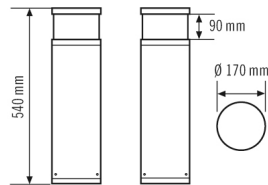

#### HOUSING

Dimensions	Height/Depth 540 mm, Ø 170 mm
Weight	7830 g
Material	powder-coated aluminium
Protection type	IP65
Permissible ambient temperature	-25 °C...+40 °C
Relative humidity	5 – 95 %, non-condensing
Impact resistance	IK10
Colour	graphite grey, similar to RAL 7024

#### LIGHT

Diffuser	opal
Light emission	direct
Beam angle	283 °
Flicker factor	<3 %
Rated output P	16 W
Luminous flux	620 lm
Luminous efficacy	38 lm/W
Colour temperature	3100 K
Colour rendering index Ra	> 80
Colour tolerance	2 SDCM
Color Quality Scale	80
L70B10 lifetime at 25 °C	105000 h
Life time L70B50 at 25 °C	110000 h
Life time L80B10 at 25 °C	65000 h
Life time L80B50 at 25 °C	70000 h
Life time L90B10 at 25 °C	35000 h
Life time L90B50 at 25 °C	35000 h
Photobiological safety	RG0

### Dimension drawing