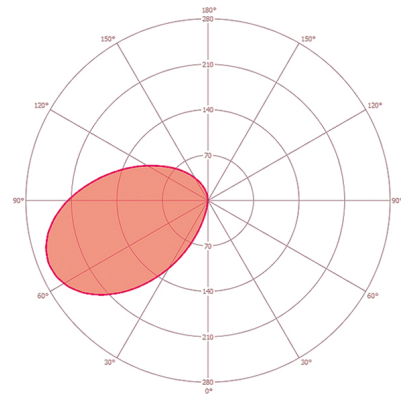

ALVA BL 540/170 OP 180° 500 830 AN

Item number	GTIN
EL10820700	4015120820700

Accessories

Product designation	Item number	Product description	GTIN
Mounting			
ALVA GROUND SPIKE 170	EL10820199	Ground anchor galvanised for installation of bollard lights in concrete foundation or solid ground	4015120820199
ALVA GROUND ANCHOR	EL10820083	Ground anchor galvanised for installation of bollard lights in concrete foundation or solid ground	4015120820083

Dimension drawing

Light distribution

Detailed product description

- LED bollard made from high-grade aluminium
- Dirt-repellent thanks to powder coating with lotus effect
- Lamp head: opal satin
- Light distribution: 180°
- Integrated ballast , installation without further accessories
- High-quality housing, die-cast aluminium, charcoal grey powder-coated, similar to RAL 7024
- Installation type: Mounting plate for screwing on to a base, optionally via a ground anchor (accessories)
- Colour temperature 3000 K