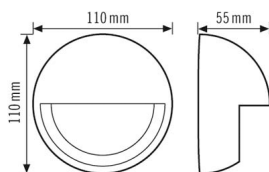

Connectable wire cross section	0.75 – 2.5 mm ²
--------------------------------	----------------------------

HOUSING

Dimensions	Height/Depth 55 mm, Ø 110 mm
------------	------------------------------

Weight	43 g
--------	------

Colour	black, similar to RAL 9005
--------	----------------------------

Dimension drawing

Detailed product description

- Covering cap for MD-W200i motion detector
- With black spacer for surface cable feed