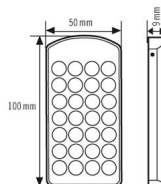

### Technical data

#### HOUSING

Dimensions	Length 100 mm x Width 50 mm x Height/Depth 9 mm
Weight	49 g
Colour	Silver/metallic green

### Dimension drawing