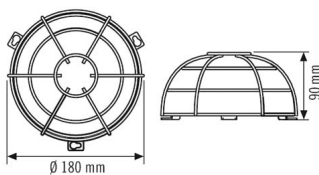

### Technical data

#### HOUSING

Dimensions	Height/Depth 90 mm, Ø 180 mm
Weight	284 g
Colour	white, similar to RAL 9010

### Dimension drawing