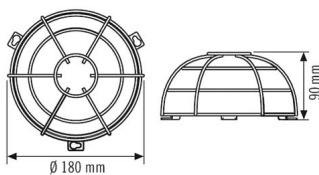

Technical data

GENERAL

Device category	Protection
-----------------	------------

HOUSING

Dimensions	Height/Depth 90 mm, Ø 180 mm
Weight	284 g
Colour	white, similar to RAL 9010

Dimension drawing

Detailed product description