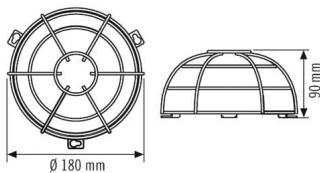

BASKET GUARD ROUND LARGE

Item number	GTIN
EM10425608	4015120425608

Product description

- Basket guard for wall/ceiling detectors and smoke detectors in connection with surface-mounted box
- Varnished, plastic-coated steel basket guard
- Suitable for wall and ceiling detectors in the Standard, Basic, Compact Express, Compact and Flat series.

Technical data

GENERAL

Device category	Protection
-----------------	------------

HOUSING

Dimensions	Height/Depth 90 mm, Ø 180 mm
Weight	284 g
Colour	white, similar to RAL 9010

Dimension drawing

Detailed product description