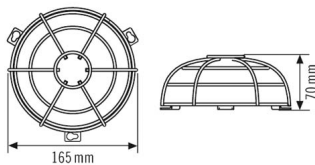

Technical data

GENERAL

Device category	Protection
-----------------	------------

ATTACHMENT

Connectable wire cross section	0.75 – 2.5 mm ²
--------------------------------	----------------------------

HOUSING

Dimensions	Height/Depth 70 mm, Ø 165 mm
------------	------------------------------

Weight	245 g
--------	-------

Colour	white, similar to RAL 9010
--------	----------------------------

Dimension drawing