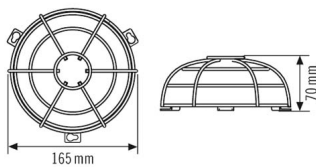

BASKET GUARD ROUND SMALL

Item number **GTIN**
 EM10425615 4015120425615

Product description

- Basket guard for wall/ceiling detector (recessed-mounted version) and also for smoke detectors
- Varnished, plastic-coated steel basket guard
- Suitable for wall-mounted detectors as recessed-mounted version of the Standard, Basic and Compact series

Technical data

GENERAL

Device category	Protection
-----------------	------------

HOUSING

Dimensions	Height/Depth 70 mm, Ø 165 mm
Weight	245 g
Colour	white, similar to RAL 9010

Dimension drawing

Detailed product description