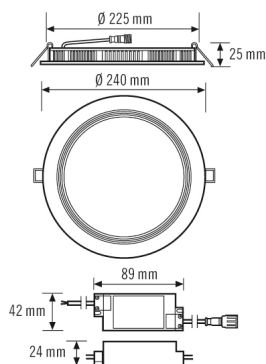

GENERAL

Device category	Downlight
Remote controllable	–
Conformity	CE, EAC, RoHS, WEEE
Warranty	5 years

ATTACHMENT

Installation type	Recessed mounting
Installation position	Ceiling
Installation dimension	Installation depth: 40 mm, Ø 225 mm
Type of connection	Open end
Connectable wire cross section	0.75 – 2.5 mm ²
Number of contacts	3
Length of cable	0.18 m

HOUSING

Dimensions	Height/Depth 25 mm, Ø 240 mm
Weight	880 g
Material	powder-coated aluminium
Protection type	IP20 / IP44 below the ceiling (built-in)
Permissible ambient temperature	-20 °C...+40 °C
Relative humidity	5 – 93 %, non-condensing
Colour	white, similar to RAL 9003
Glow wire test in accordance with IEC 60695-2-10	650 °C

ELSA-2 DL 225 OP 110° 1800 830 WH

Item number	GTIN
E010299001	4015120299001

Accessories

Product designation	Item number	Product description	GTIN
Adapter			
ELSA-2 RING 225	E010300264	Adapter ring 225–265 mm for ELSA-2 series	4015120300264
Electrical accessories			
JUNCTION BOX 5-POLE BK	E010430992	Universal junction box, black, 5-pin, 2.5 mm ²	4015120430992
Mounting			
ELSA-2 MOUNTING FRAME 225 SM WH	E010300899	Ceiling installation frame for ELSA-2 225 series	4015120300899

Dimension drawing

Light distribution

Circuit diagram

Standard operation.

Detailed product description

- LED downlight, 18 W for ceiling mounting
- Recessed luminaire with opal cover (diffuser)
- High-quality housing, aluminium lamp body, white powder-coated (RAL 9003)
- Can be used for ceiling mounting without additional accessories
- Colour temperature: 3000 K with the lowest colour tolerances
- Luminous flux: 1750 lm