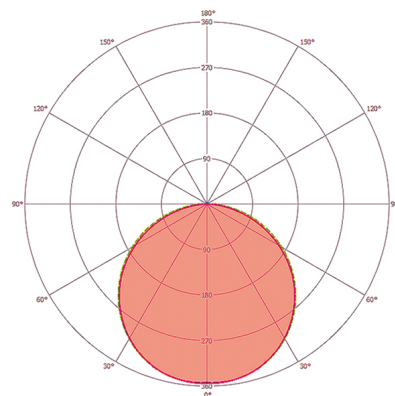

Light distribution

Circuit diagram

Standard operation.

Detailed product description

- LED downlight, 18 W for ceiling mounting
- Recessed luminaire with opal cover (diffuser)
- High-quality housing, aluminium lamp body, white powder-coated (RAL 9003)
- Can be used for ceiling mounting without additional accessories
- Colour temperature: 3000 K with the lowest colour tolerances
- Luminous flux: 1750 lm