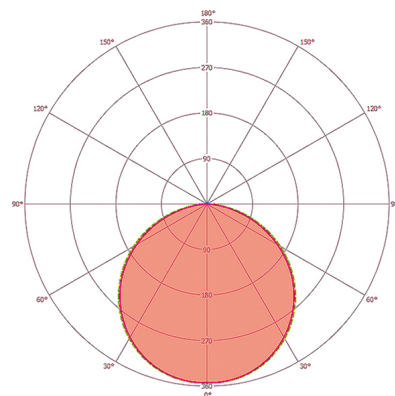

Light distribution

Circuit diagram

Standard operation.

Detailed product description

- LED downlight, 18 W for ceiling mounting
- Recessed luminaire with opal cover (diffuser)
- High-quality housing, aluminium lamp body, white powder-coated (RAL 9003)
- Can be used for ceiling mounting without additional accessories
- Colour temperature: 4000 K with the lowest colour tolerances
- Luminous flux: 1750 lm