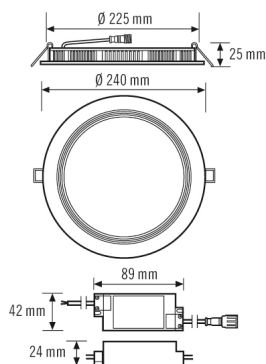

#### ATTACHMENT

Installation type	Recessed mounting
Installation position	Ceiling
Installation dimension	Installation depth: 40 mm, Ø 225 mm
Type of connection	Open end
Connectable wire cross section	0.75 – 2.50 mm <sup>2</sup>
Number of contacts	3
Length of cable	0.18 m

#### HOUSING

Dimensions	Height/Depth 25 mm, Ø 240 mm
Weight	937 g
Material	powder-coated aluminium
Protection type	IP20 / IP44 below the ceiling (built-in)
Permissible ambient temperature	-20 °C...+40 °C
Relative humidity	5 – 93 %, non-condensing
Colour	white, similar to RAL 9003
Glow wire test in accordance with IEC 60695-2-10	650 °C

### Dimension drawing