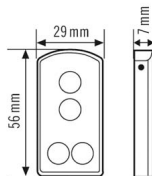

ISABELLE REMOTE CONTROL

Item number **GTIN**
E010306082 4015120306082

Product description

- End-user remote control for the ISABELLE series

Technical data

GENERAL

Device category	Remote control
Conformity	CE, EAC, RoHS

HOUSING

Dimensions	Length 56 mm x Width 29 mm x Height/Depth 7 mm
Weight	11 g
Colour	silver

Dimension drawing

Detailed product description

- End-user remote control for the ISABELLE series (floor light)
- Light ON/OFF and dimming