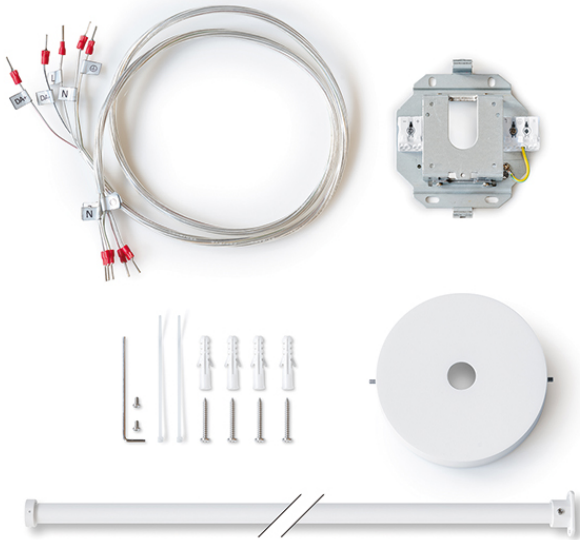

SVENJA POLE PENDULUM SET 1000

Item number **GTIN**
 E010850561 4015120850561

Product description

- Pendulum kit with centrally mounted tube (length: 1 m), transparent 5-pole connection cable (length: 1.2 m) and round ceiling canopy
- Tube for light installation can be reduced in length with a distance to the ceiling of between 0.2 and 1 m

Technical data

GENERAL	
Device category	Mounting
Included in delivery	1x tube, 1x ceiling canopy, 1x fastening bar, 1x transparent 5-pole cable, 4x screws, 4x plugs, 5x spare wire-end ferules, 1x cable tie, 1x hex spanner
Conformity	CE, RoHS
ATTACHMENT	
Installation type	Pendant
Installation position	Ceiling

Type of connection	Push terminal
Connectable wire cross section	0.75 – 2.5 mm ²
Number of contacts	5
Length of cable	1.2 m

HOUSING	
Dimensions	Length 1000 mm
Weight	1500 g
Material	Aluminium
Colour	white, similar to RAL 9003

Dimension drawing

SVENJA POLE PENDULUM SET 1000

Item number	GTIN
E010850561	4015120850561

Detailed product description

- Pendulum kit with centrally mounted tube (length: 1 m), transparent 5-pole connection cable (length: 1.2 m) and round ceiling canopy
- Tube for light installation can be reduced in length with a distance to the ceiling of between 0.2 and 1 m