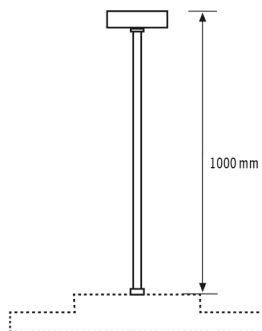

SVENJA POLE PENDULUM SET 1000

Item number **GTIN**
 E010850561 4015120850561

Product description

- Pendulum kit with centrally mounted tube (length: 1 m), transparent 5-pole connection cable (length: 1.2 m) and round ceiling canopy
- Tube for light installation can be reduced in length with a distance to the ceiling of between 0.2 and 1 m

Technical data

GENERAL	
Device category	Mounting
Included in delivery	1x tube, 1x ceiling canopy, 1x fastening bar, 1x transparent 5-pole cable, 4x screws, 4x plugs, 5x spare wire-end ferules, 1x cable tie, 1x hex spanner
Conformity	CE, RoHS
ATTACHMENT	
Installation type	Pendant
Installation position	Ceiling

Type of connection	Push terminal
Connectable wire cross section	0.75 – 2.5 mm ²
Number of contacts	5
Length of cable	1.2 m

HOUSING	
Dimensions	Length 1000 mm
Weight	1500 g
Material	Aluminium
Colour	white, similar to RAL 9003

Dimension drawing

SVENJA POLE PENDULUM SET 1000

Item number	GTIN
E010850561	4015120850561

Detailed product description

- Pendulum kit with centrally mounted tube (length: 1 m), transparent 5-pole connection cable (length: 1.2 m) and round ceiling canopy
- Tube for light installation can be reduced in length with a distance to the ceiling of between 0.2 and 1 m