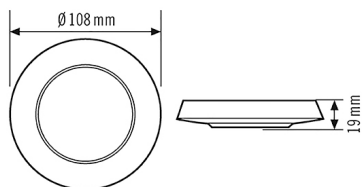

Technical data

GENERAL

Device category	Cover
Conformity	RoHS

HOUSING

Dimensions	Height/Depth 19 mm, \varnothing 108 mm
------------	--

Weight	13 g
Material	UV-stabilised polycarbonate
Permissible ambient temperature	-25 °C...+50 °C
Colour	black, similar to RAL 9005

Dimension drawing

Detailed product description

- Black cover set includes cover and design ring for many ceiling-mounted motion detectors of the MD-C series and ceiling-mounted presence detectors of the PD-C series