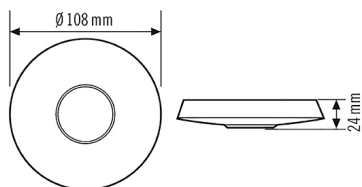

Technical data

GENERAL

Device category	Cover
Conformity	RoHS

HOUSING

Dimensions	Height/Depth 24 mm, \varnothing 108 mm
------------	--

Weight	18 g
Material	UV-stabilised polycarbonate
Permissible ambient temperature	-25 °C...+50 °C
Colour	black, similar to RAL 9005

Dimension drawing

Detailed product description

- Black cover set includes cover and design ring for many ceiling-mounted motion detectors of the MD-C series and ceiling-mounted presence detectors of the PD-C series