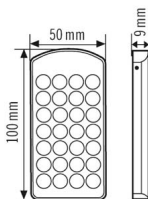

Technical data

GENERAL

Device category	Remote control
Included in delivery	includes wall-mounted holder
Conformity	CE, EAC, RoHS, SundaHus, WEEE
Warranty	3 years

HOUSING

Dimensions	Length 100 mm x Width 50 mm x Height/Depth 9 mm
Weight	44.45 g
Colour	silver

Dimension drawing

Detailed product description

- **Remote control** for quick and precise setting of various parameters for the following devices (no need to climb a ladder!):
 Ceiling presence detector