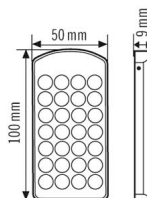

### Technical data

#### ATTACHMENT

Connectable wire cross section	0.75 – 2.5 mm <sup>2</sup>
--------------------------------	----------------------------

#### HOUSING

Dimensions	Length 100 mm x Width 50 mm x Height/Depth 9 mm
Weight	44.45 g
Colour	silver

### Dimension drawing