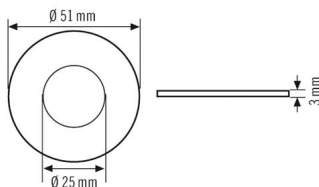

COMPACT MINI SPOTLIGHT ADAPTER 51/25

Item number **GTIN**
 EP10426391 4015120426391

Product description

- Adapter for installing motion and presence detectors in spotlights (for illuminant size QR-CBC51-Ø 51 mm and retaining ring)
- Compatible with the detectors PD-C360i/8 mini, PD-C360i/12 mini, MD-C360i/8 mini and MD-C360i/12 mini

Technical data

GENERAL

Device category	Adapter
-----------------	---------

ATTACHMENT

Connectable wire cross section	0.75 – 2.5 mm ²
--------------------------------	----------------------------

HOUSING

Dimensions	Height/Depth 3 mm, Ø 51 mm
Weight	70 g
Material	PMMA
Colour	opal matt

Dimension drawing

Detailed product description

- Adapter for installing motion and presence detectors in spotlights (for illuminant size QR-CBC51-Ø 51 mm and retaining ring)
- Compatible with the following detectors:
 - PD-C360i/8 mini
 - PD-C360i/12 mini
 - PD-C360i/8 mini DIM
 - PD-C360i/12 mini DIM