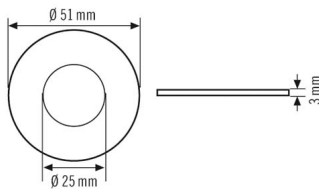

COMPACT MINI SPOTLIGHT ADAPTER 51/25

Item number **GTIN**
 EP10426391 4015120426391

Product description

- Adapter for installing motion and presence detectors in spotlights (for illuminant size QR-CBC51-Ø 51 mm and retaining ring)
- Compatible with the detectors PD-C360i/8 mini, PD-C360i/12 mini, MD-C360i/8 mini and MD-C360i/12 mini

Technical data

GENERAL	
Device category	Adapter
HOUSING	
Dimensions	Height/Depth 3 mm, Ø 51 mm

Weight	70 g
Material	PMMA
Colour	opal matt

Dimension drawing

Detailed product description

- Adapter for installing motion and presence detectors in spotlights (for illuminant size QR-CBC51-Ø 51 mm and retaining ring)
- Compatible with the following detectors:
 - PD-C360i/8 mini
 - PD-C360i/12 mini
 - PD-C360i/8 mini DIM
 - PD-C360i/12 mini DIM