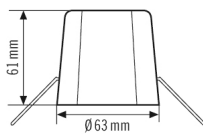

### Technical data

GENERAL	
Device category	Mounting
Conformity	SundaHus
ATTACHMENT	
Installation type	Recessed mounting

Installation position	Ceiling
HOUSING	
Dimensions	Height/Depth 61 mm, Ø 63 mm
Weight	33 g
Material	Polypropylene (PP)
Colour	white, similar to RAL 9010

### Dimension drawing