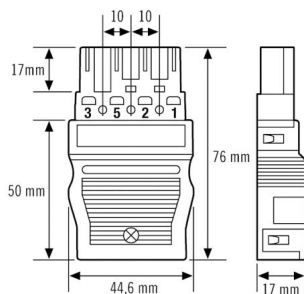

Technical data

GENERAL

Device category	Remote control
Conformity	CE, RoHS

HOUSING

Dimensions	Length 105 mm x Width 58 mm x Height/Depth 20 mm
Weight	100 g
Material	ABS
Colour	white, similar to RAL 9010

Dimension drawing

Detailed product description

- **Remote control** for quick and precise setting of various parameters (no need to climb a ladder!)
- For wall-mounted detectors of the MD 180i and PD 180i series and ceiling-mounted detectors of the MD, MD-C, PD, PD-C, MD-CE, PD-CE and PD ATMO series