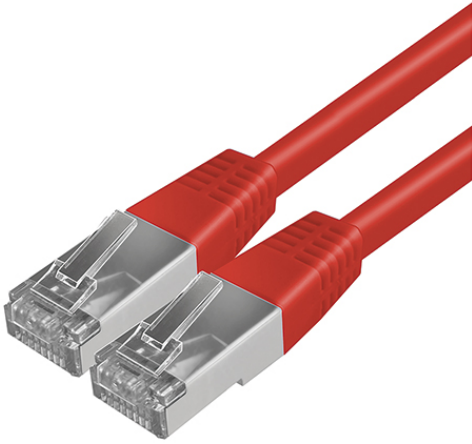

DATA SHEET

CABLE RJ45 5m RD

Item number **GTIN**
EQ10019890 4015120019890

Product description

RJ45 connection cable for CELINE-2 ESYLUX Light Control

Technical data

GENERAL

Device category	Cable
Conformity	CE, EAC, SundaHus, RoHS

HOUSING

Dimensions	Length 5000 mm
Weight	195 g
Colour	red

Detailed product description

- RJ45 connection cable for CELINE-2 ESYLUX Light Control (red)
- Cable length 5.0 m