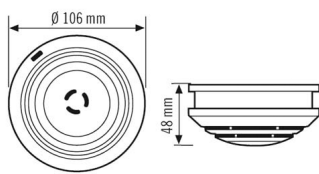

PROTECTOR K 230 V ~

Item number **GTIN**
 ER10018916 4015120018916

Accessories

Product designation	Item number	Product description	GTIN
Protection			
BASKET GUARD ROUND LARGE	EM10425608	Basket guard for presence and motion detectors and smoke detectors, Ø 180 mm, height 90 mm,	4015120425608
BASKET GUARD ROUND SMALL	EM10425615	Basket guard for presence and motion detectors and smoke detectors, Ø 165 mm, height 70 mm,	4015120425615

Dimension drawing

Circuit diagram

Connection 230 V AC Smoke detector PROTECTOR K 230 V filter

Circuit diagram

Circuit diagram

Connection 230 V AC and interconnection
Note: Interconnection with max. 30 detectors, max. line length 300 m.