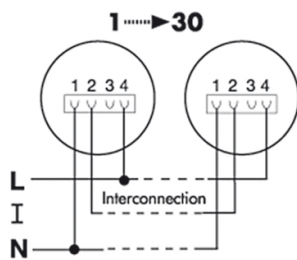

PROTECTOR K 230 V ~

Item number **GTIN**
 ER10018916 4015120018916

Accessories

Product designation	Item number	Product description	GTIN
Protection			
BASKET GUARD ROUND LARGE	EM10425608	Basket guard for presence and motion detectors and smoke detectors, Ø 180 mm, height 90 mm,	4015120425608
BASKET GUARD ROUND SMALL	EM10425615	Basket guard for presence and motion detectors and smoke detectors, Ø 165 mm, height 70 mm,	4015120425615

Dimension drawing

Circuit diagram

Connection 230 V AC Smoke detector PROTECTOR K 230 V filter

Circuit diagram

Circuit diagram

Connection 230 V AC and interconnection
Note: Interconnection with max. 30 detectors, max. line length 300 m.

PROTECTOR K 230 V ~

Item number **GTIN**
ER10018916 4015120018916

Circuit diagram

Connection 230 V ACSmoke detector PROTECTOR K 230 V filter