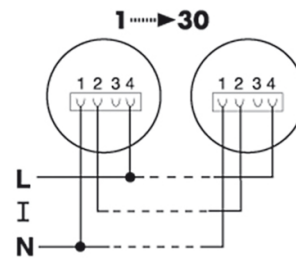

PROTECTOR K 230 V ~

Item number **GTIN**
 ER10018916 4015120018916

Accessories

Product designation	Item number	Product description	GTIN
Protection			
BASKET GUARD ROUND LARGE	EM10425608	Basket guard for presence and motion detectors and smoke detectors, Ø 180 mm, height 90 mm,	4015120425608
BASKET GUARD ROUND SMALL	EM10425615	Basket guard for presence and motion detectors and smoke detectors, Ø 165 mm, height 70 mm,	4015120425615

Dimension drawing

Circuit diagram

Connection 230 V AC Smoke detector PROTECTOR K 230 V filter

Circuit diagram

Circuit diagram

Connection 230 V AC and interconnection
Note: Interconnection with max. 30 detectors, max. line length 300 m.

PROTECTOR K 230 V ~

Item number **GTIN**
ER10018916 4015120018916

Circuit diagram

Connection 230 V ACSmoke detector PROTECTOR K 230 V filter