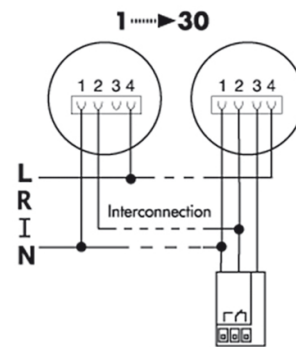

PROTECTOR K 230 V ~

Item number **GTIN**
 ER10018916 4015120018916

Accessories

Product designation	Item number	Product description	GTIN
Protection			
BASKET GUARD ROUND LARGE	EM10425608	Basket guard for presence and motion detectors and smoke detectors, Ø 180 mm, height 90 mm,	4015120425608
BASKET GUARD ROUND SMALL	EM10425615	Basket guard for presence and motion detectors and smoke detectors, Ø 165 mm, height 70 mm,	4015120425615

Dimension drawing

Circuit diagram

Connection 230 V AC Smoke detector PROTECTOR K 230 V filter

Circuit diagram

Circuit diagram

Connection 230 V AC and interconnection
Note: Interconnection with max. 30 detectors, max. line length 300 m.

PROTECTOR K 230 V ~

Item number **GTIN**
ER10018916 4015120018916

Circuit diagram

Connection 230 V ACSmoke detector PROTECTOR K 230 V filter