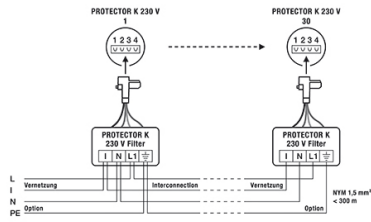

PROTECTOR K 230 V ~

Item number **GTIN**
 ER10018916 4015120018916

Accessories

Product designation	Item number	Product description	GTIN
Protection			
BASKET GUARD ROUND LARGE	EM10425608	Basket guard for presence and motion detectors and smoke detectors, Ø 180 mm, height 90 mm,	4015120425608
BASKET GUARD ROUND SMALL	EM10425615	Basket guard for presence and motion detectors and smoke detectors, Ø 165 mm, height 70 mm,	4015120425615

Dimension drawing

Circuit diagram

Connection 230 V AC Smoke detector PROTECTOR K 230 V filter

Circuit diagram

Circuit diagram

Connection 230 V AC and interconnection
Note: Interconnection with max. 30 detectors, max. line length 300 m.

PROTECTOR K 230 V ~

Item number **GTIN**
ER10018916 4015120018916

Circuit diagram

Connection 230 V ACSmoke detector PROTECTOR K 230 V filter